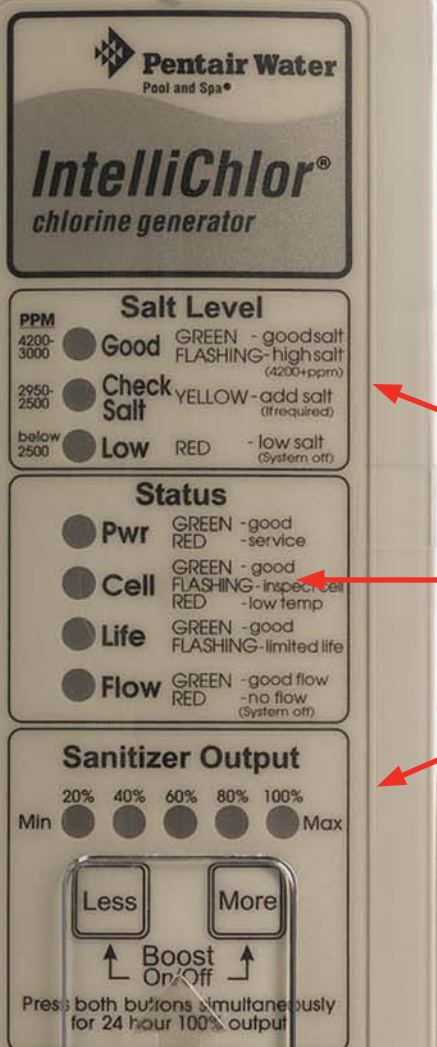

The only automatic chlorine generator with **User-friendly** Controls

Choose from Two Models: IntelliChlor IC 20

The economical choice for smaller pools up to 20,000 gallons

- Produces up to .70 pounds of chlorine every 24 hours
- Features two terminal blades and five bi-polar blades

IntelliChlor IC 40

The capacity to sanitize larger residential and smaller commercial pools up to 40,000 gallons

- Produces up to 1.40 pounds of chlorine every 24 hours
- Features three terminal blades and ten bi-polar blades

Three LED Salt Level Indicators

Two-color Status Displays

Five Sanitizer Output Levels with Two-button Control

Simple, Safe, Automatic

Monitoring chlorine production is easy with the IntelliChlor chlorine generator. It's the only one with all controls and displays built into the cell – and the **only** one providing so much helpful feedback to you. Just select from one of five sanitizing levels to easily manage chlorine addition.

- Easy-to-view displays enable fast checking of salt levels, cell cleanliness, sanitizer output, and water flow.
- Adjustment is as easy as pressing two buttons.
- All performance data – production settings, hours of operation, chlorine output, cell cleaning cycles, salt readings, and water temperature averages – are captured daily, making it easy to maintain perfect water.
- Exclusive cell use tracking feature communicates remaining hours of cell life in real-time.
- Integrated sensors in the generator cell ensure that water flow is adequate for safe chlorine generation; under low water temperature conditions, automatic shut-off feature protects the unit and prolongs cell life.
- Three-year limited warranty or 8,000 hours of chlorine output, whichever comes first. See warranty for complete details.

Reliability is Built In

The IntelliChlor chlorine generator is engineered to stand up to the toughest pool conditions and provide years of dependable performance.

- Titanium electrode cell blades are coated with Ruthenium oxide and are rated for more than 10,000 hours of operation – five years of reliable chlorine output under normal operating conditions.
- Control electronics are isolated in the cell, away from high heat components, for longer cell life.
- Totally waterproofed electronics for maximum reliability.
- Rugged, dependable power supply/transformer is UL Approved and includes 15' of UL Approved cable with easy installation via quick connector on power supply.
- Union inlet and outlet connections make cell replacement fast and easy.

Engineered for Safety

The IntelliChlor chlorine generator meets important standards for safety.

- The power supply cell and electronics meet the requirements of the UL 1081 Standard – the industry standard for pool chlorine generators.
- The power supply itself is UL Approved with flammability rating UL 94VO.