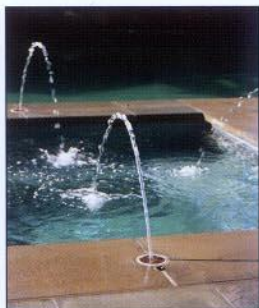

Features

- Unique microprocessor based electronics allows for multiple settings
- The LPC4 can control up to four individual Jandy Laminar Flow Jets and includes a control panel and two solenoid actuators

Jandy Deck Jets add pleasure and amusement to your pool and spa experience.

Jandy Deck Jets create shimmering arcs of water from your deck into your pool or spa.

Features

- Polished bronze coverplates provide an elegant finish
- Fully adjustable (up to 360°) swivel nozzles
- Packaged in a set of four, includes: pressure testing plug and polished bronze coverplates