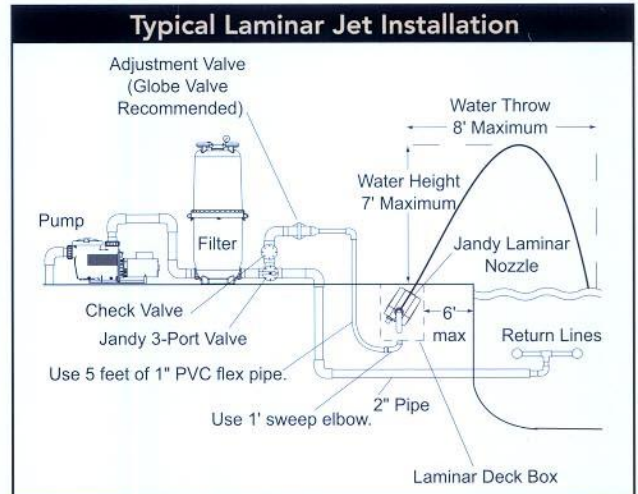

LAMINAR JET WATER VOLUME & PRESSURE CHART			
Gallons (US GPM)	6.0	7.5	8.5
Inlet Pressure (PSI)	2.5	3.5	4.5
Height of Jet	5.0	6.0	7.0