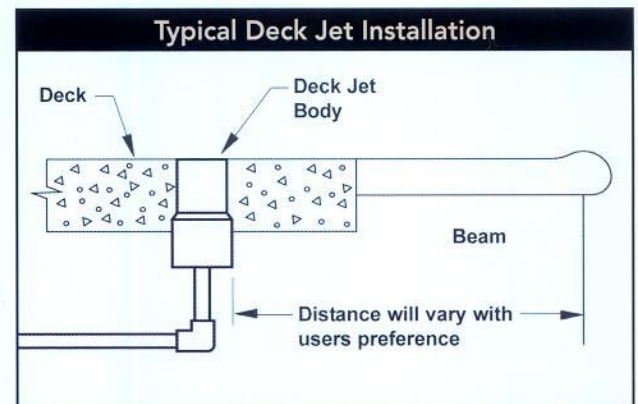

Features

- Unique microprocessor based electronics allows for multiple settings
- The LPC4 can control up to four individual Jandy Laminar Flow Jets and includes a control panel and two solenoid actuators

Jandy Deck Jets add pleasure and amusement to your pool and spa experience.

Jandy Deck Jets create shimmering arcs of water from your deck into your pool or spa.

Features

- Polished bronze coverplates provide an elegant finish
- Fully adjustable (up to 360°) swivel nozzles
- Packaged in a set of four, includes: pressure testing plug and polished bronze coverplates

| LAMINAR JET WATER VOLUME & PRESSURE CHART | | | |
|--|-----|-----|-----|
| Gallons (US GPM) | 6.0 | 7.5 | 8.5 |
| Inlet Pressure (PSI) | 2.5 | 3.5 | 4.5 |
| Height of Jet | 5.0 | 6.0 | 7.0 |

| DECK JET WATER VOLUME & PRESSURE CHART | | | |
|---|-----|-----|------|
| Gallons (US GPM) | 3.0 | 4.0 | 5.0 |
| Feet of Head | 3.9 | 7.9 | 11.0 |
| Height of Jet | 3.0 | 6.6 | 10.0 |