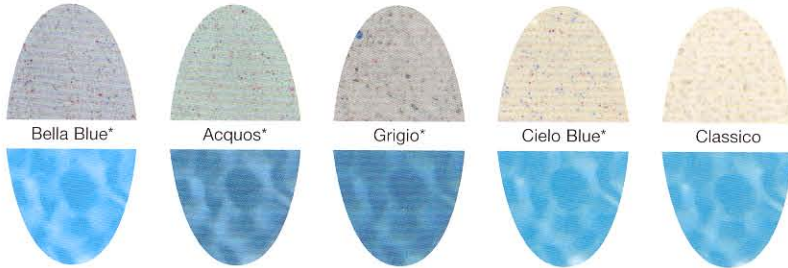

Pebble Fina brand pool finishes combine the classic look of venetian plaster and the durability of Pebble Tec for an enduring, timeless elegance. Five exquisite colors combine old world beauty and durability with new world technology.